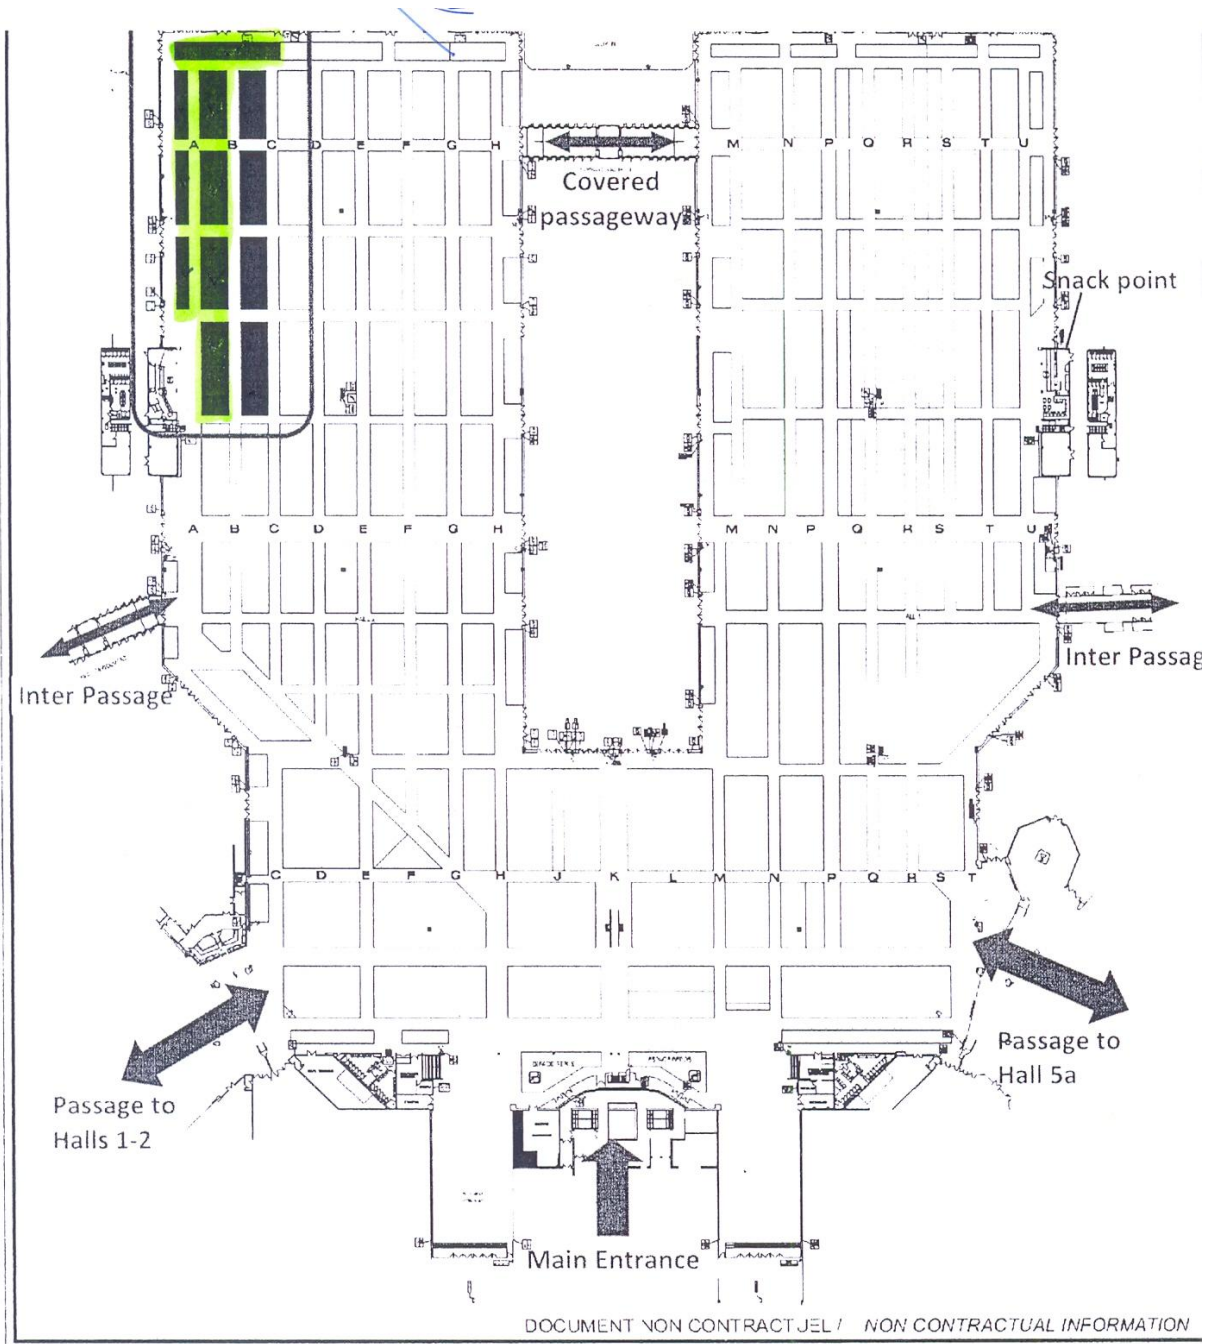

## **Area for APEDA India Pavilion, SIAL 2014**

Block No. 3A-209	Area 92 sq.mtrs.
Block No. 3A-191	Area 45 sq.mtrs.
Block No. 3A-192	Area 90 sq.mtrs.
Block No. 3A-173	Area 48 sq.mtrs.
Block No. 3A-174	Area 96 sq.mtrs.
Block No. 3A-155	Area 48 sq.mtrs.
Block No. 3A-156	Area 96 sq.mtrs.
Block No. 3A-132	Area 120 sq.mtrs.

Total Area 635 sq.mtrs.

Layout design is given in the next page:-

# Area Marked in Green Colour:

# Area Marked in Green Colour:

12 blocs (1037 sqm) in National Pavilions and Regions of the World - in hall 3.