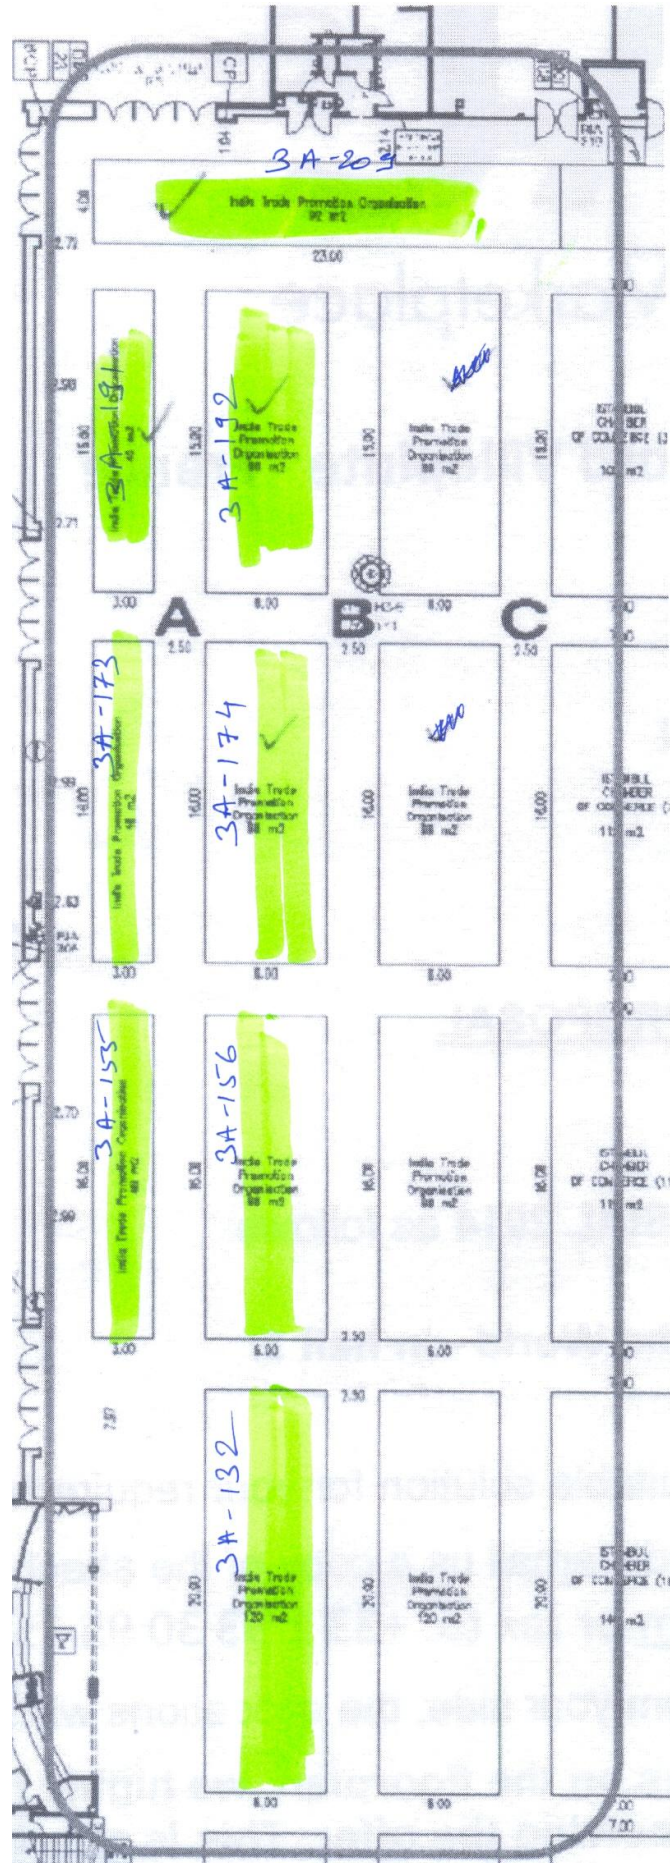

## **Area for APEDA India Pavilion, SIAL 2014**

Block No. 3A-209	Area 92 sq.mtrs.
Block No. 3A-191	Area 45 sq.mtrs.
Block No. 3A-192	Area 90 sq.mtrs.
Block No. 3A-173	Area 48 sq.mtrs.
Block No. 3A-174	Area 96 sq.mtrs.
Block No. 3A-155	Area 48 sq.mtrs.
Block No. 3A-156	Area 96 sq.mtrs.
Block No. 3A-132	Area 120 sq.mtrs.

Total Area 635 sq.mtrs.

Layout design is given in the next page:-

# Area Marked in Green Colour:

# Area Marked in Green Colour:

12 blocs (1037 sqm) in National Pavilions and Regions of the World - in hall 3.