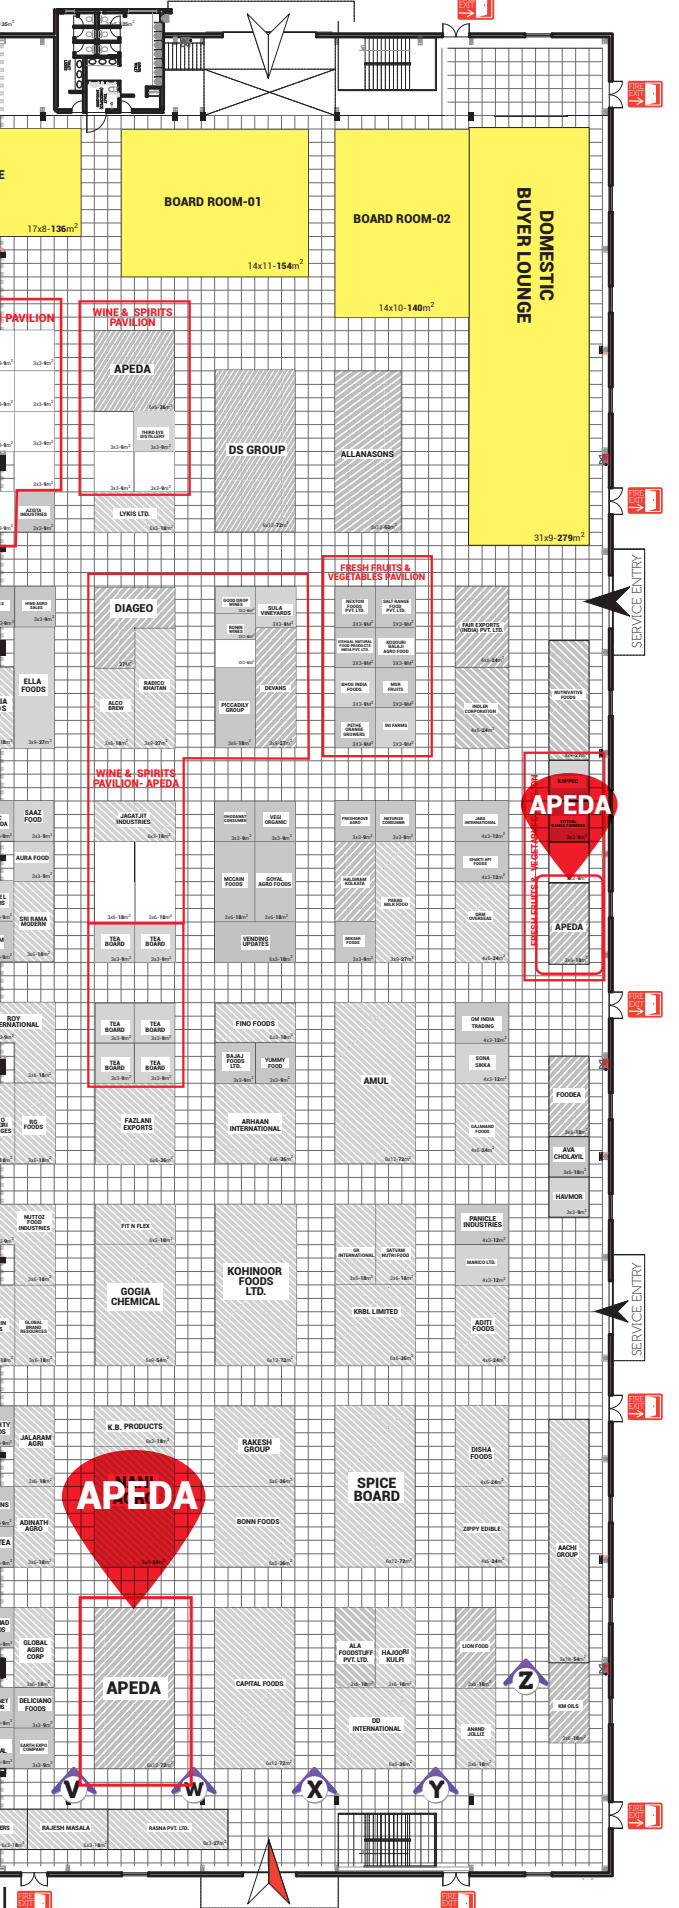

FREIGHT GATE

ENTRY HALL-15