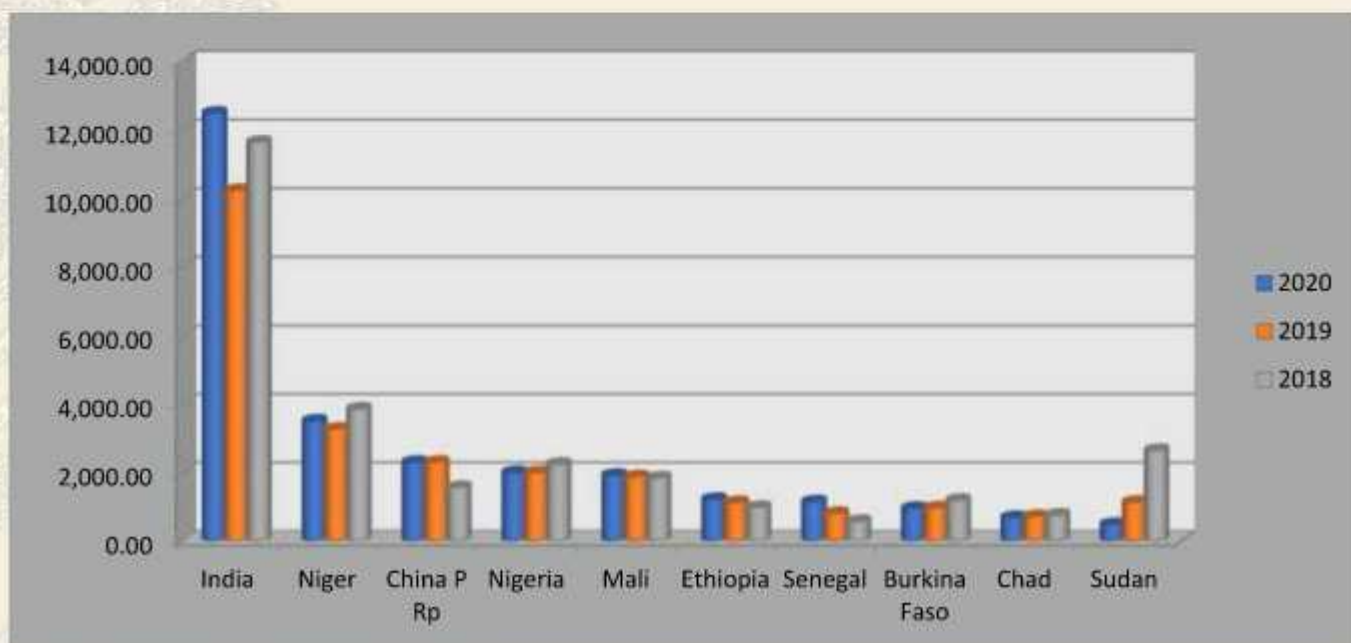

TOP MILLET PRODUCING COUNTRIES