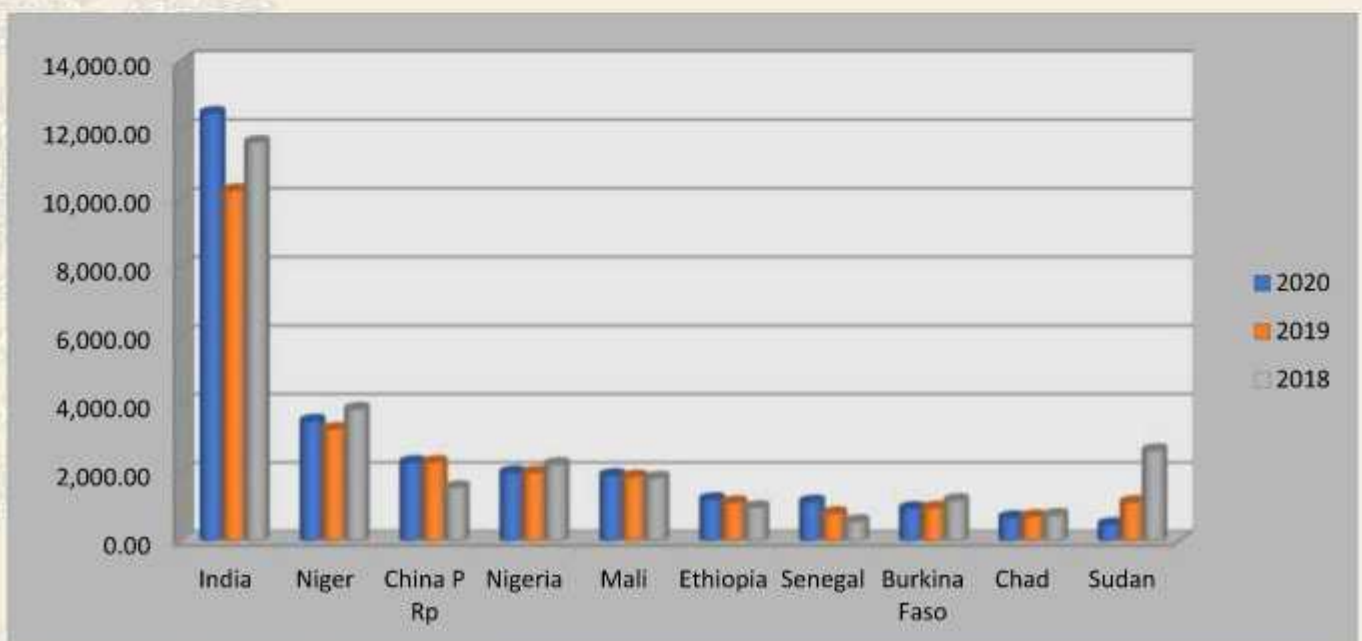

TOP MILLET PRODUCING COUNTRIES