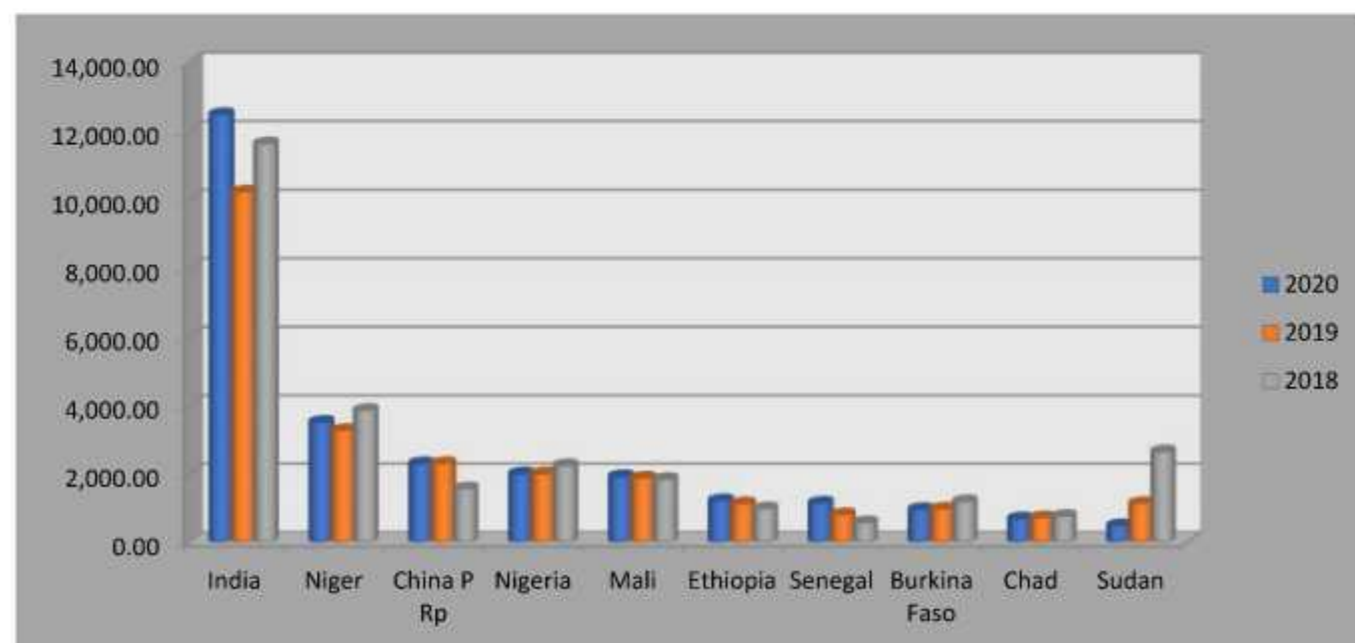

TOP MILLET PRODUCING COUNTRIES

Source: DGCIS

TABLE II WORLDWIDE PRODUCTION OF MILLETS IN MT

PRODUCTION OF MILLETS							
Sl.No	Country	2018		2019		2020	
		Production	Share(%)	Production	Share(%)	Production	Share(%)
1	India	11640	37.52	10235.83	36.08	12490	41
2	Niger	3856.34	12.43	3270.45	11.53	3508.9	11.52
3	Nigeria	2240.74	7.22	2000	7.05	2000	6.57
4	Mali	1840.32	5.93	1878.53	6.62	1921.17	6.31
5	China P Rp	1565.96	5.05	2300	8.11	2300	7.55
6	Ethiopia	982.96	3.17	1125.96	3.97	1218.58	4
7	Senegal	574	1.85	807.04	2.84	1144.86	3.76
8	Burkina Faso	1189.08	3.83	970.18	3.42	957	3.14
9	Chad	756.62	2.44	717.62	2.53	686.58	2.25
10	Sudan	2647	8.53	1133	3.99	484.96	1.59
	Total	27293.02	87.97	24438.61	86.14	26712.05	87.69
	Other Countries	3726.37	12.03	3933.19	13.86	3751.61	12.31
	Total	31019.39		28371.8		30463.66	

Source: Food & Agricultural Organisation (FAO)