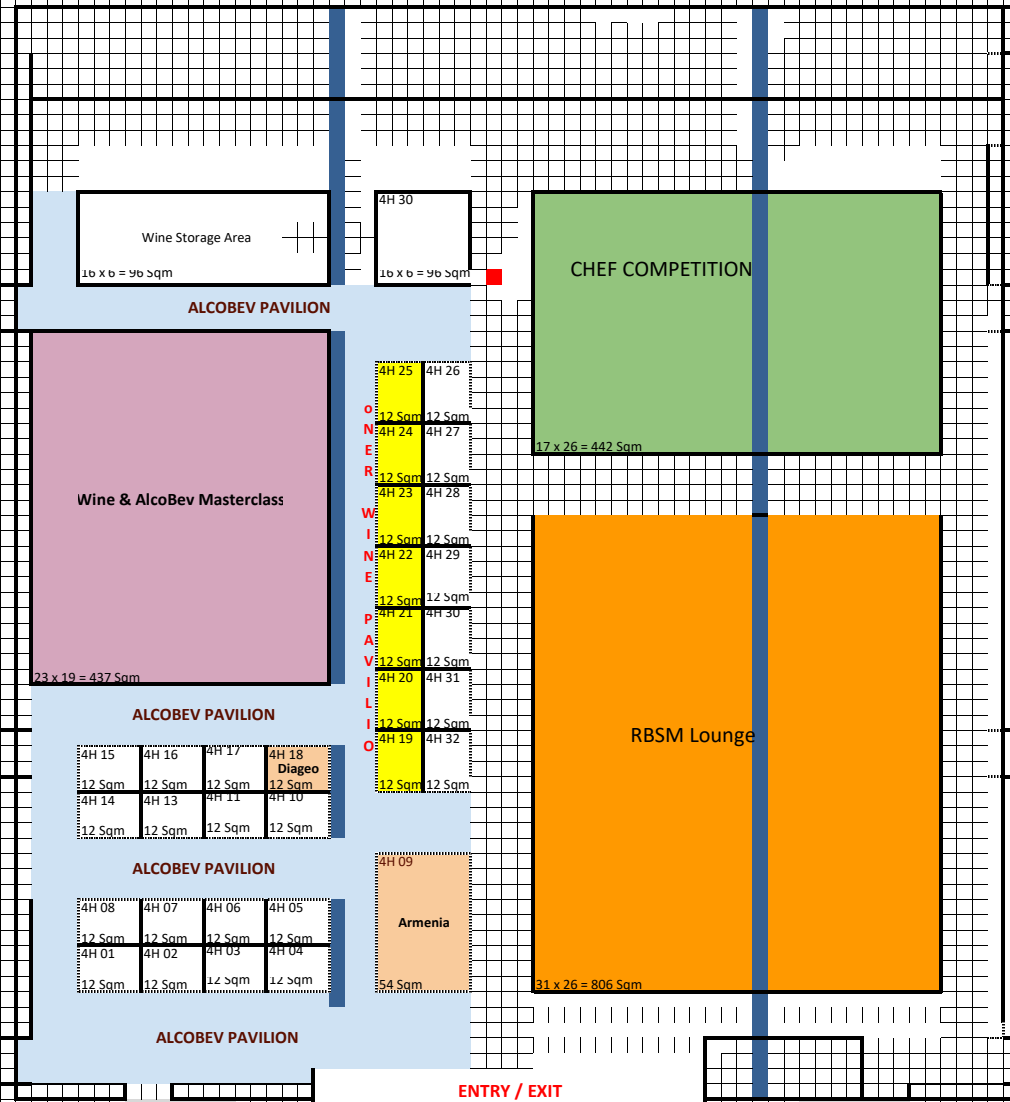

**HALL 3GF**

**APEDA & Other Commodity Boards**

- APEDA Pavilion - 2172 sqm
- Coffee Board Pavilion - 204 sqm
- Spices Board Pavilion - 320 sqm
- Tea Board Pavilion - 320 sqm
- SMOKE Curtain
- Pillar

**HALL 4FF**

**AlcoBev Pavilion, Wine Masterclass;  
Chef Competition, RBSM Lounge**

- Alco Bev Masterclass - 437 sqm
- RBSM Pavilion - 806 Sqm
- Chef Competition - 442 sqm
- Smoke Curtain
- Pillars