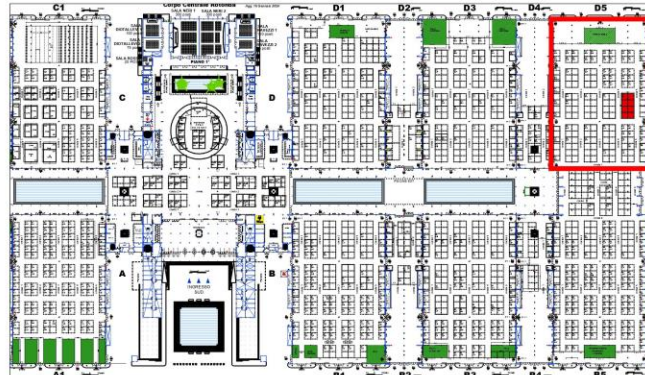

ADDENDUM-1

The Minutes of Pre bid meeting held on 22.04.2024 for Selection of vendor for designing and construction of India Pavilion at Macfrut, Italy-2024.

Query	Clarification
What are the dimensions of APEDA pavilion	The dimensions of APEDA pavilion is 16 Mtr x 8 Mtr . The layout with size is attached.
Who will provide the fruits & vegetables at the pavilion for wet sampling	APEDA will provide fruits & vegetables for wet sampling, however storage shall be looked after by the vendor in Rimini Rn, Italy
Years for which CA Certificate required	CA Certificate (Audited) for following years may be submitted as per Annexure-4: 2022-23 2021-22 2020-21 2019-20 2018-19

DITTA ESPOSITRICE

APEDA

POSIZIONE

**PADIGLIONE D5 - STAND 151
(16,00 mt X 8,00 mt)**

LEGENDA SIMBOLI

- allaccio corrente elettrica e informatica
- allaccio acqua e allaccio scarico acque reflue
- pulsante antincendio (deve essere accessibile)
- Idrante
- Colonna portante