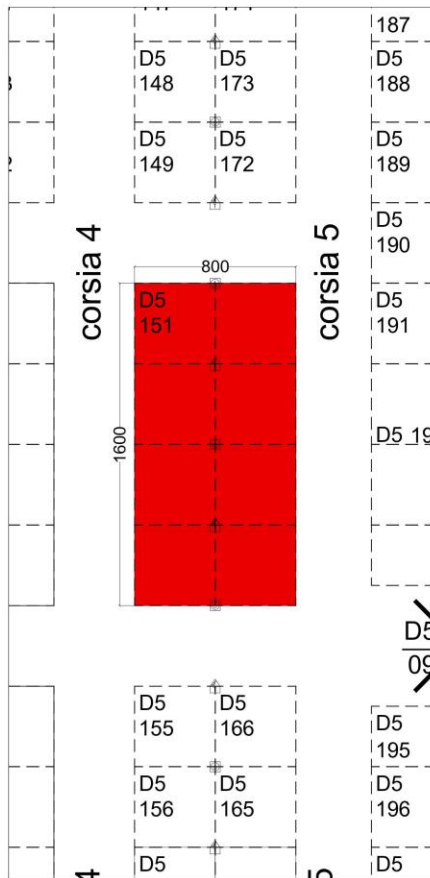

ADDENDUM-1

The Minutes of Pre bid meeting held on 22.04.2024 for Selection of vendor for designing and construction of India Pavilion at Macfrut, Italy-2024.

Query	Clarification
What are the dimensions of APEDA pavilion	The dimensions of APEDA pavilion is 16 Mtr x 8 Mtr . The layout with size is attached.
Who will provide the fruits & vegetables at the pavilion for wet sampling	APEDA will provide fruits & vegetables for wet sampling, however storage shall be looked after by the vendor in Rimini Rn, Italy
Years for which CA Certificate required	CA Certificate (Audited) for following years may be submitted as per Annexure-4: 2022-23 2021-22 2020-21 2019-20 2018-19

DITTA ESPOSITRICE

APEDA

POSIZIONE

**PADIGLIONE D5 - STAND 151
(16,00 mt X 8,00 mt)**

LEGENDA SIMBOLI

- allaccio corrente elettrica e informatica
- allaccio acqua e allaccio scarico acque reflue
- pulsante antincendio (deve essere accessibile)
- Idrante
- Colonna portante