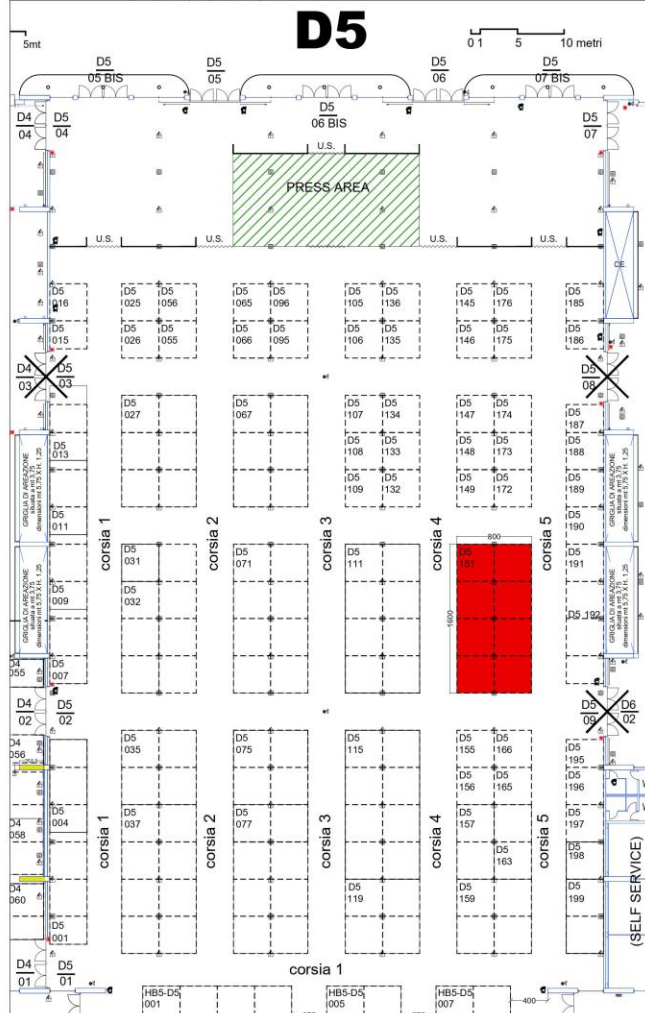

ADDENDUM-1

The Minutes of Pre bid meeting held on 22.04.2024 for Selection of vendor for designing and construction of India Pavilion at Macfrut, Italy-2024.

Query	Clarification
What are the dimensions of APEDA pavilion	The dimensions of APEDA pavilion is 16 Mtr x 8 Mtr . The layout with size is attached.
Who will provide the fruits & vegetables at the pavilion for wet sampling	APEDA will provide fruits & vegetables for wet sampling, however storage shall be looked after by the vendor in Rimini Rn, Italy
Years for which CA Certificate required	CA Certificate (Audited) for following years may be submitted as per Annexure-4: 2022-23 2021-22 2020-21 2019-20 2018-19

DITTA ESPOSITRICE

APEDA

POSIZIONE

**PADIGLIONE D5 - STAND 151
(16,00 mt X 8,00 mt)**

LEGENDA SIMBOLI

- allaccio corrente elettrica e informatica
- allaccio acqua e allaccio scarico acque reflue
- pulsante antincendio (deve essere accessibile)
- Idrante
- Colonna portante