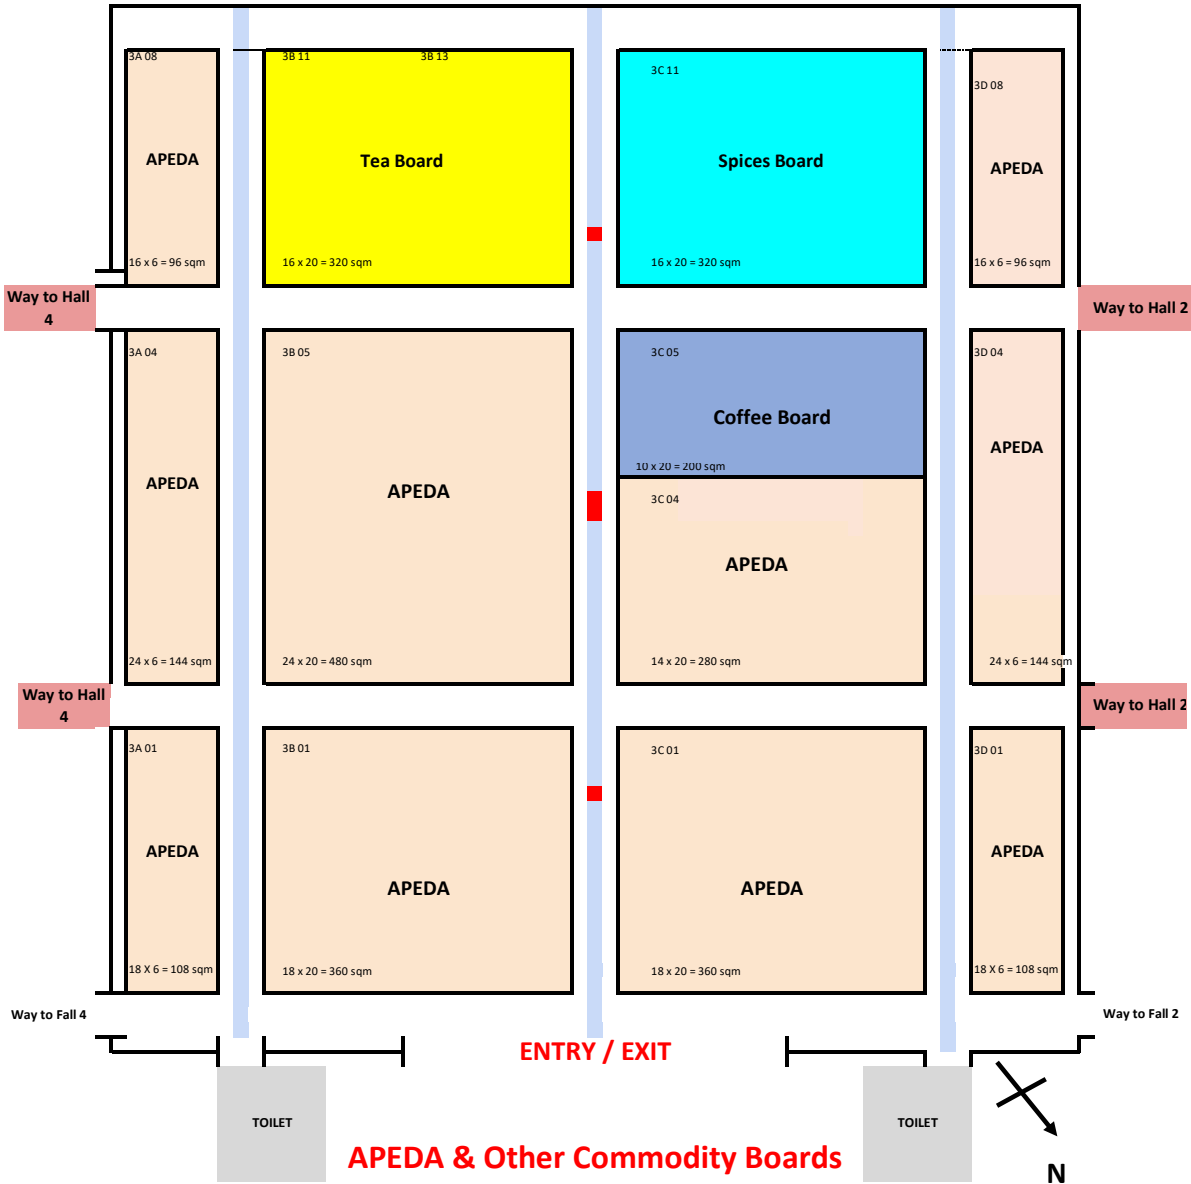

**HALL 3GF**

- APEDA Pavilion - 2176 sqm
- Coffee Board Pavilion - 200 sqm
- Spices Board Pavilion - 320 sqm
- Tea Board Pavilion - 320 sqm

- SMOKE Curtain
- Pillar