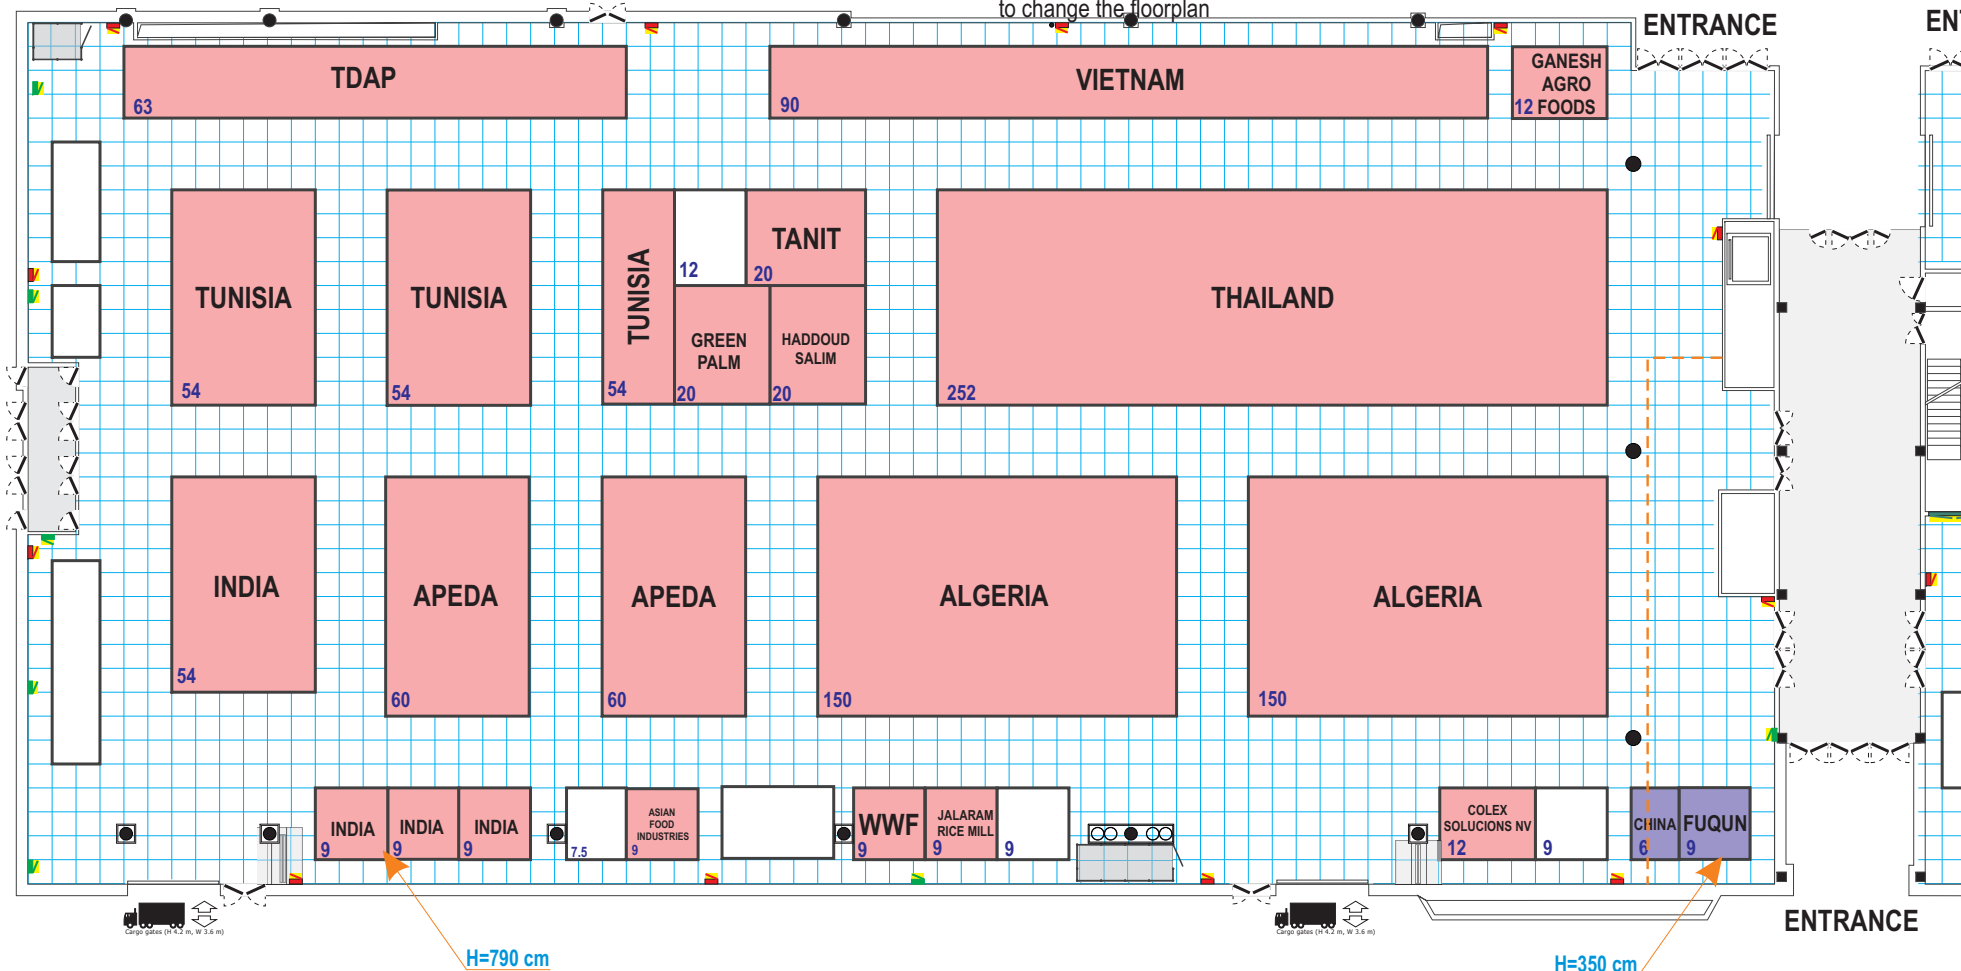

12 - 15 SEPTEMBER 2016

Pavilion 8₁ 

Last updated 28/06/2016

The Organiser reserves the right to change the floorplan

H=790 cm

H=350 cm

Ceiling Heights
Maximum 7.9 m
Minimum 3.5 m

Floor Loading
Maximum 3000 kg/m²