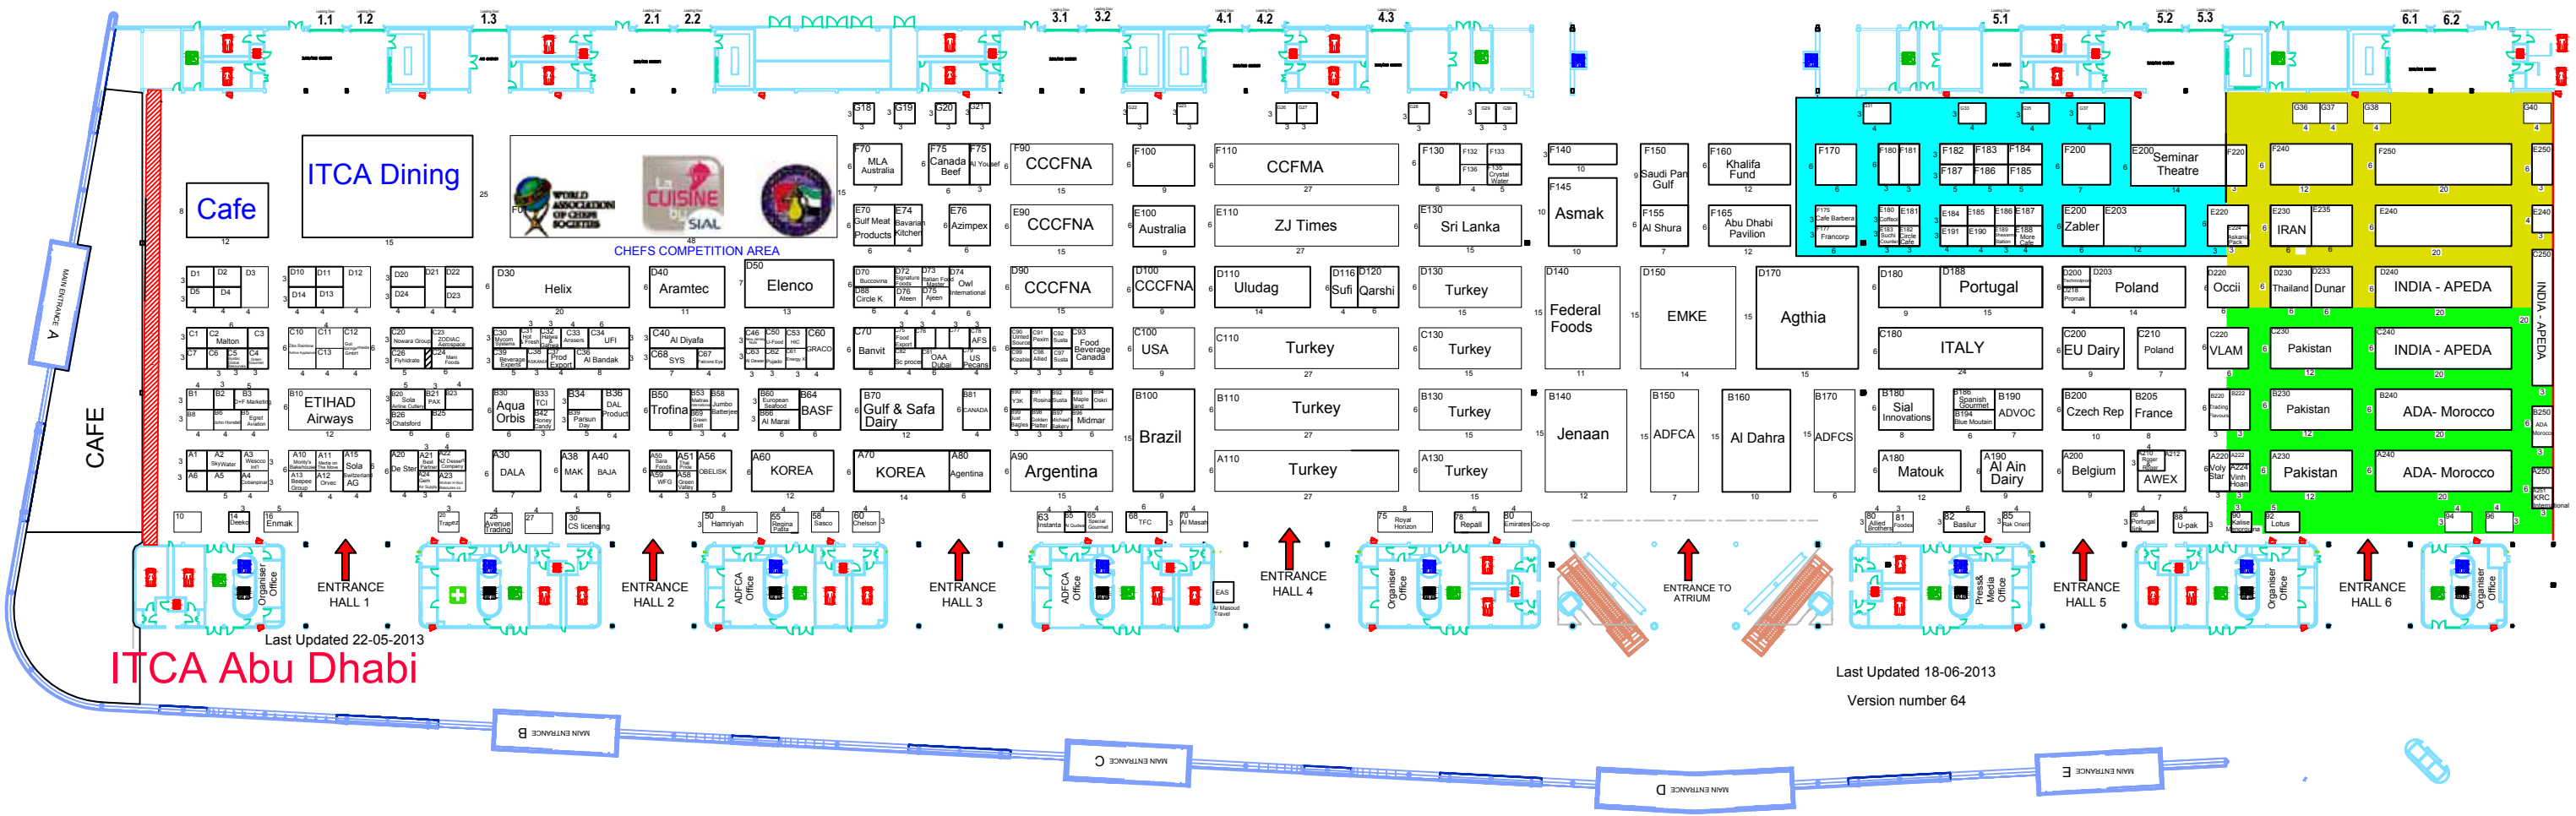

24 - 26 November 2013  
Abu Dhabi National Exhibition Centre

- Rice & Grain
- Franchise@Sial ME
- Private label@Sial ME

ITCA Abu Dhabi

Last Updated 18-06-2013  
Version number 64