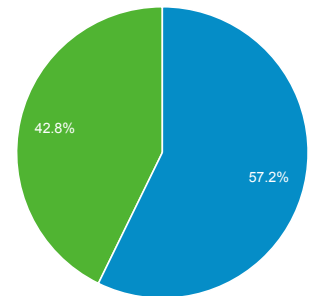

Apr 1, 2017 - Apr 15, 2017

Audience Overview

All Users
 100.00% Sessions

Overview

Sessions 56,736	Users 31,238	Pageviews 114,898
Pages / Session 2.03	Avg. Session Duration 00:02:40	Bounce Rate 60.59%
% New Sessions 42.73%		

Returning Visitor (Blue) | New Visitor (Green)

Language	Sessions	% Sessions
1. en-us	44,529	78.48%
2. en-gb	9,342	16.47%
3. en-in	1,413	2.49%
4. en	385	0.68%
5. (not set)	319	0.56%
6. vi	68	0.12%
7. ru	64	0.11%
8. en-au	49	0.09%
9. hi	35	0.06%
10. en-ca	33	0.06%