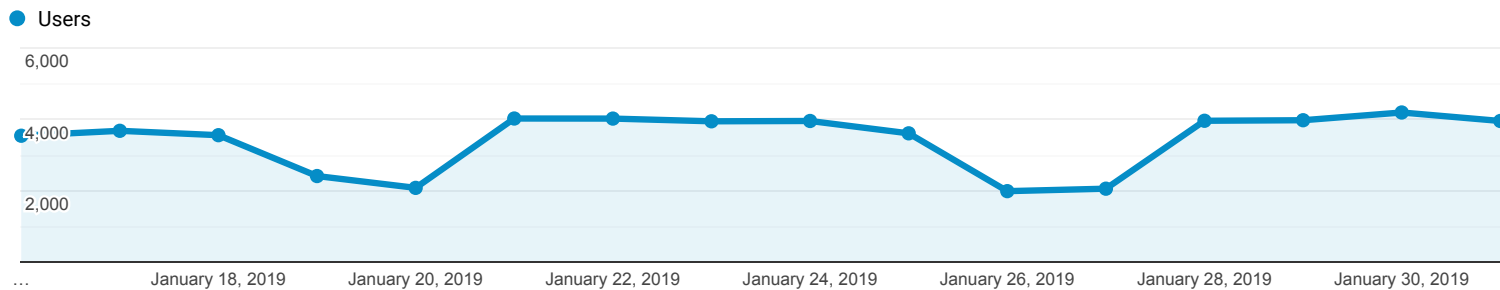

Audience Overview

Jan 16, 2019 - Jan 31, 2019

All Users
100.00% Users

Overview

| | | |
|--|------------------------------|--------------------------------|
| Users 37,163 | New Users 28,971 | Sessions 70,990 |
| Number of Sessions per User 1.91 | Pageviews 141,271 | Pages / Session 1.99 |
| Avg. Session Duration 00:02:33 | Bounce Rate 60.35% | |