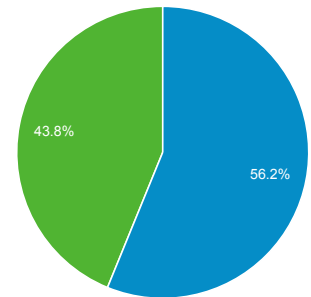

Sessions 49,013	Users 27,721	Page Views 98,892
Pages/Session 2.02	Avg. Session Duration 00:02:43	Bounce Rate 62.61%
% New Sessions 43.78%		

Returning Visitor (Blue) | New Visitor (Green)