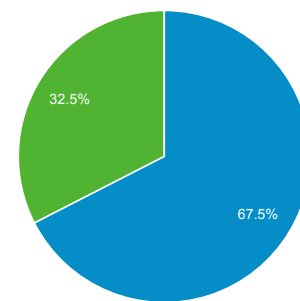

Audience Overview

Jan 16, 2019 - Jan 31, 2019

All Users
100.00% Users

Overview

| | | |
|--|------------------------------|--------------------------------|
| Users 37,163 | New Users 28,971 | Sessions 70,990 |
| Number of Sessions per User 1.91 | Pageviews 141,271 | Pages / Session 1.99 |
| Avg. Session Duration 00:02:33 | Bounce Rate 60.35% | |

■ New Visitor ■ Returning Visitor

| Language | Users | % Users |
|-----------|--------|---------|
| 1. en-us | 25,698 | 68.95% |
| 2. en-gb | 7,937 | 21.29% |
| 3. en-in | 2,501 | 6.71% |
| 4. en | 263 | 0.71% |
| 5. hi-in | 58 | 0.16% |
| 6. es-es | 52 | 0.14% |
| 7. en-au | 47 | 0.13% |
| 8. ru-ru | 45 | 0.12% |
| 9. hi | 43 | 0.12% |
| 10. fr-fr | 39 | 0.10% |